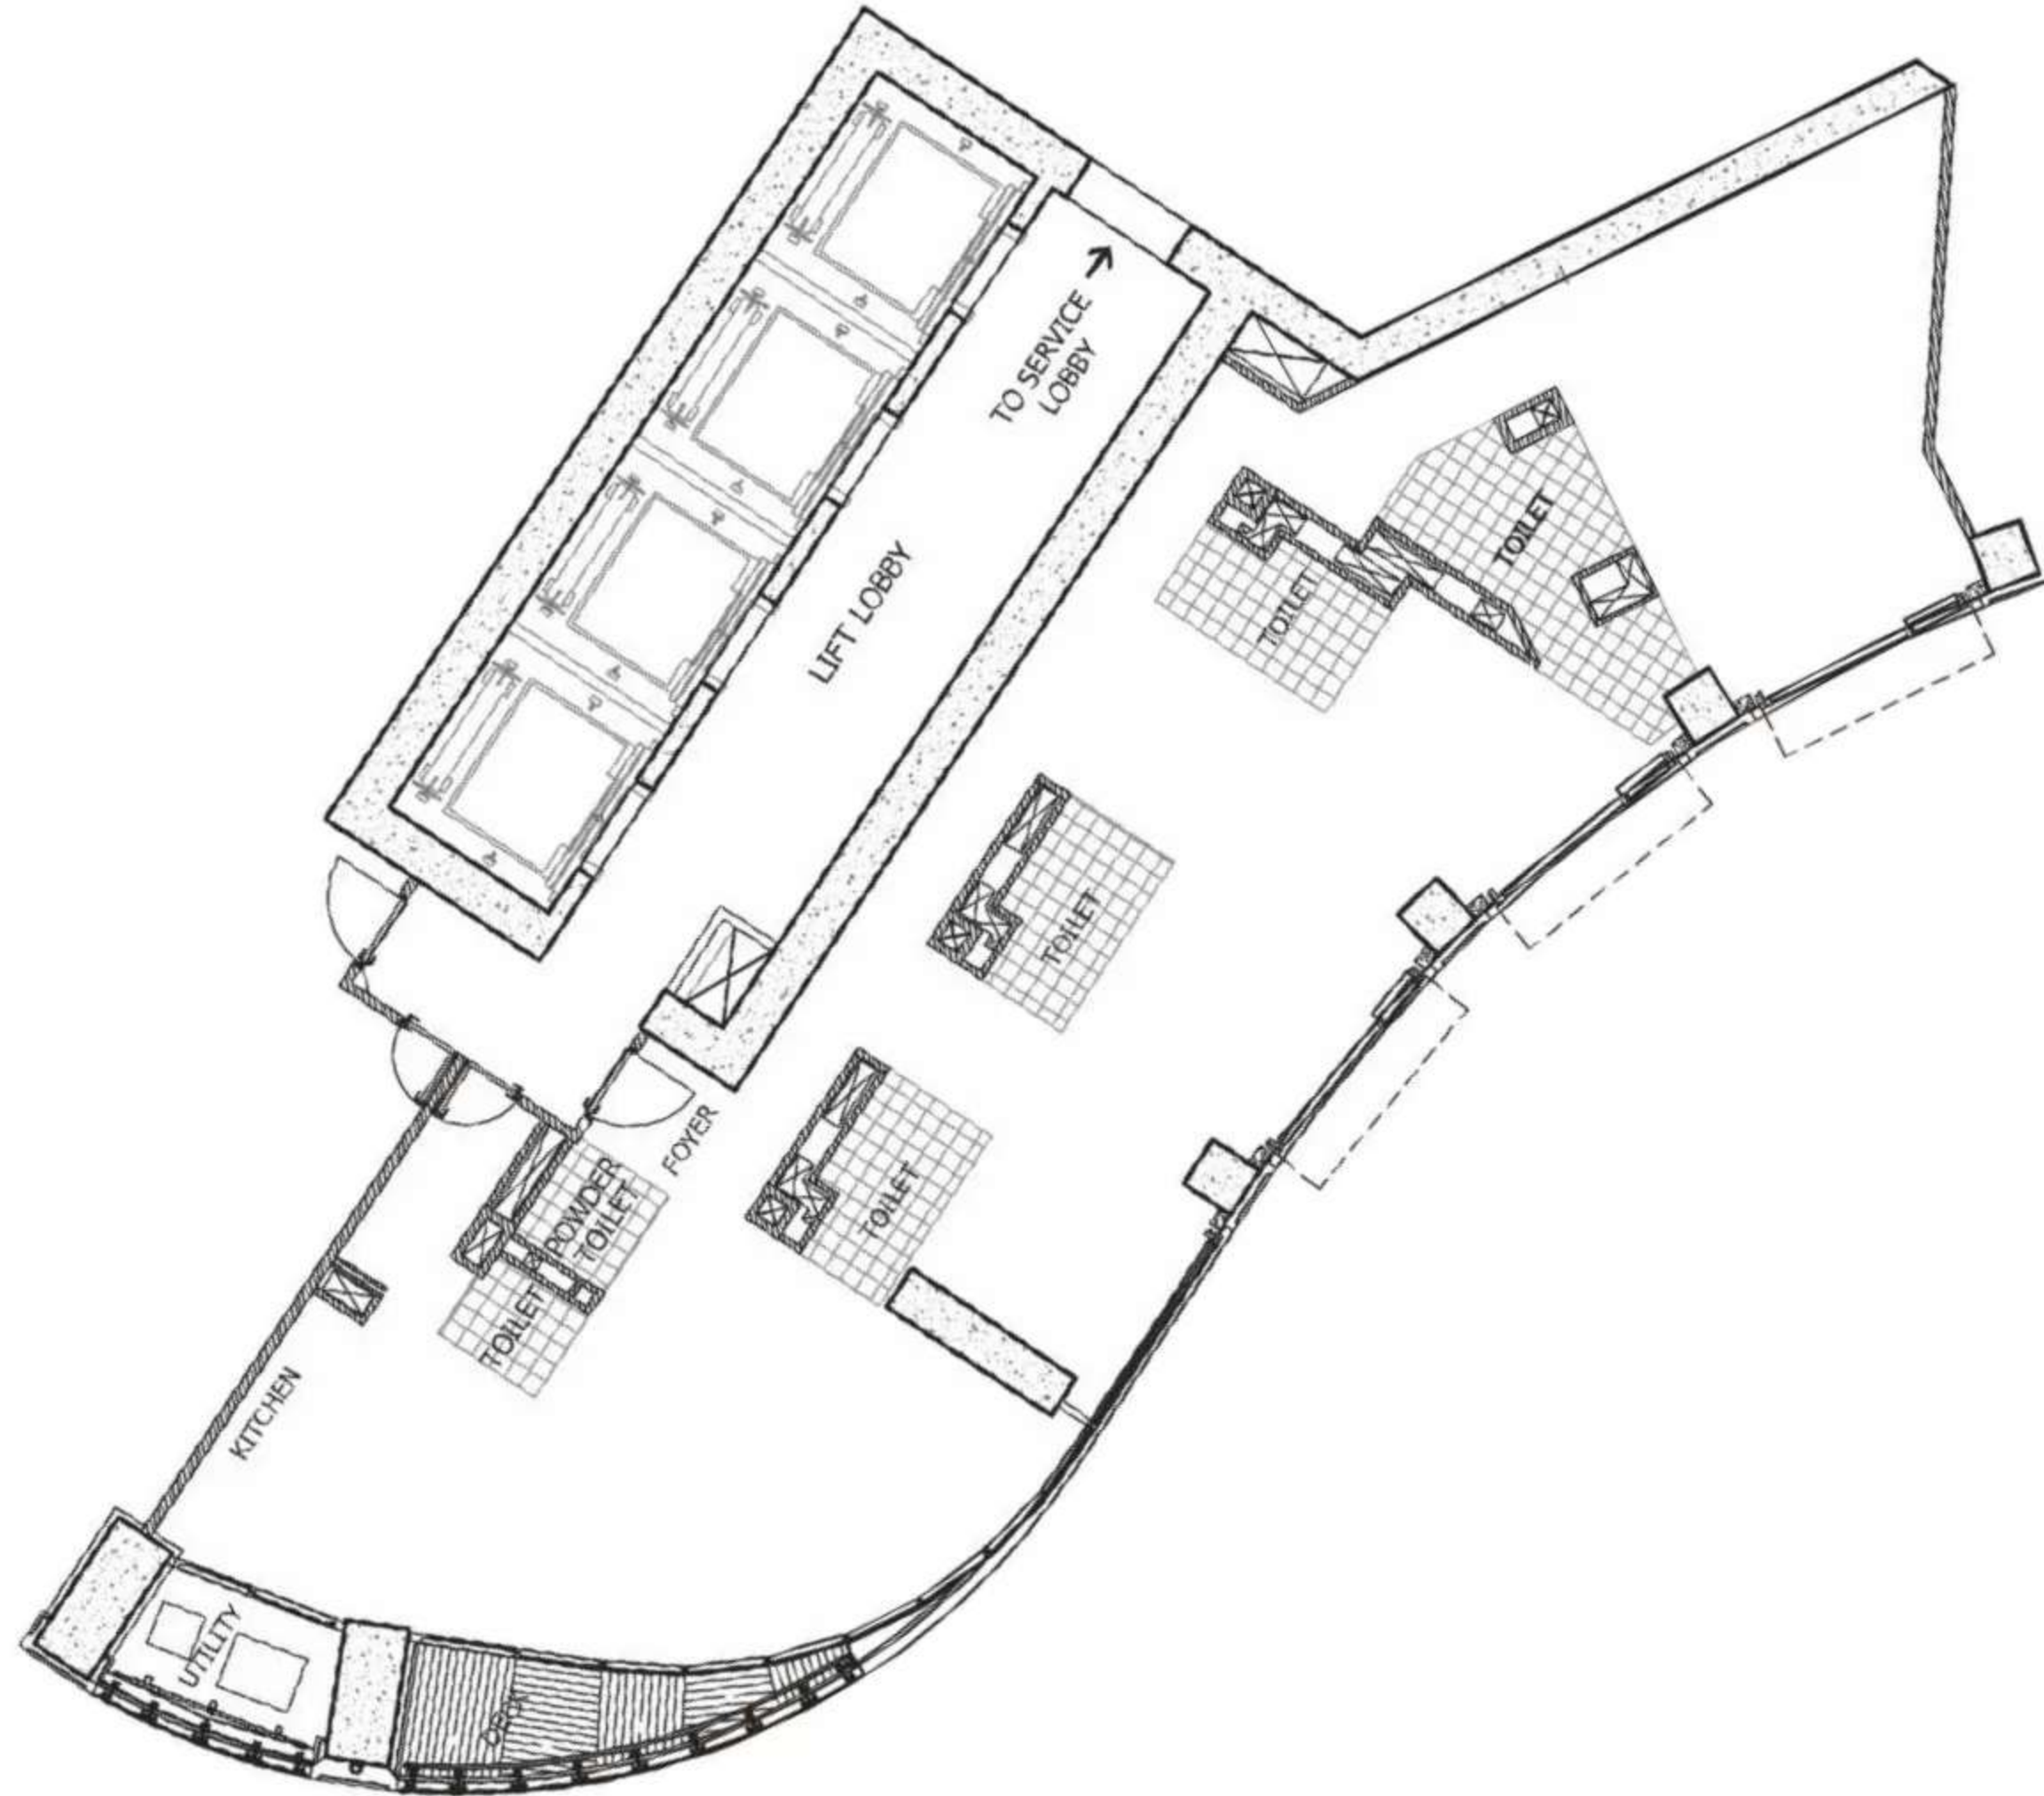

WORLD RESIDENCE A2

Bareshell Layout

-  Wet Areas
-  Structural Walls
-  Deck Area

WORLD RESIDENCE B2

Bareshell Layout

- Wet Areas
- Structural Walls
- Deck Area

WORLD RESIDENCE C2

Bareshell Layout

-  Wet Areas
-  Structural Walls
-  Deck Area

WORLD RESIDENCE A1

Bareshell Layout

- Wet Areas
- Structural Walls
- Deck Area

WORLD RESIDENCE B1

Bareshell Layout

- Wet Areas
- Structural Walls
- Deck Area

WORLD RESIDENCE C1

Bareshell Layout

- Wet Areas
- Structural Walls
- Deck Area

CENTRAL COURTYARD

(Ground level)

1. Green road divider
2. Tree-lined sidewalks
3. Grand entrance
4. Grand fountain
5. Courtyard
6. Trees by the fountain
7. Cascading fountain steps
8. Water feature
9. Flower garden
10. Glass-canopied drop-off