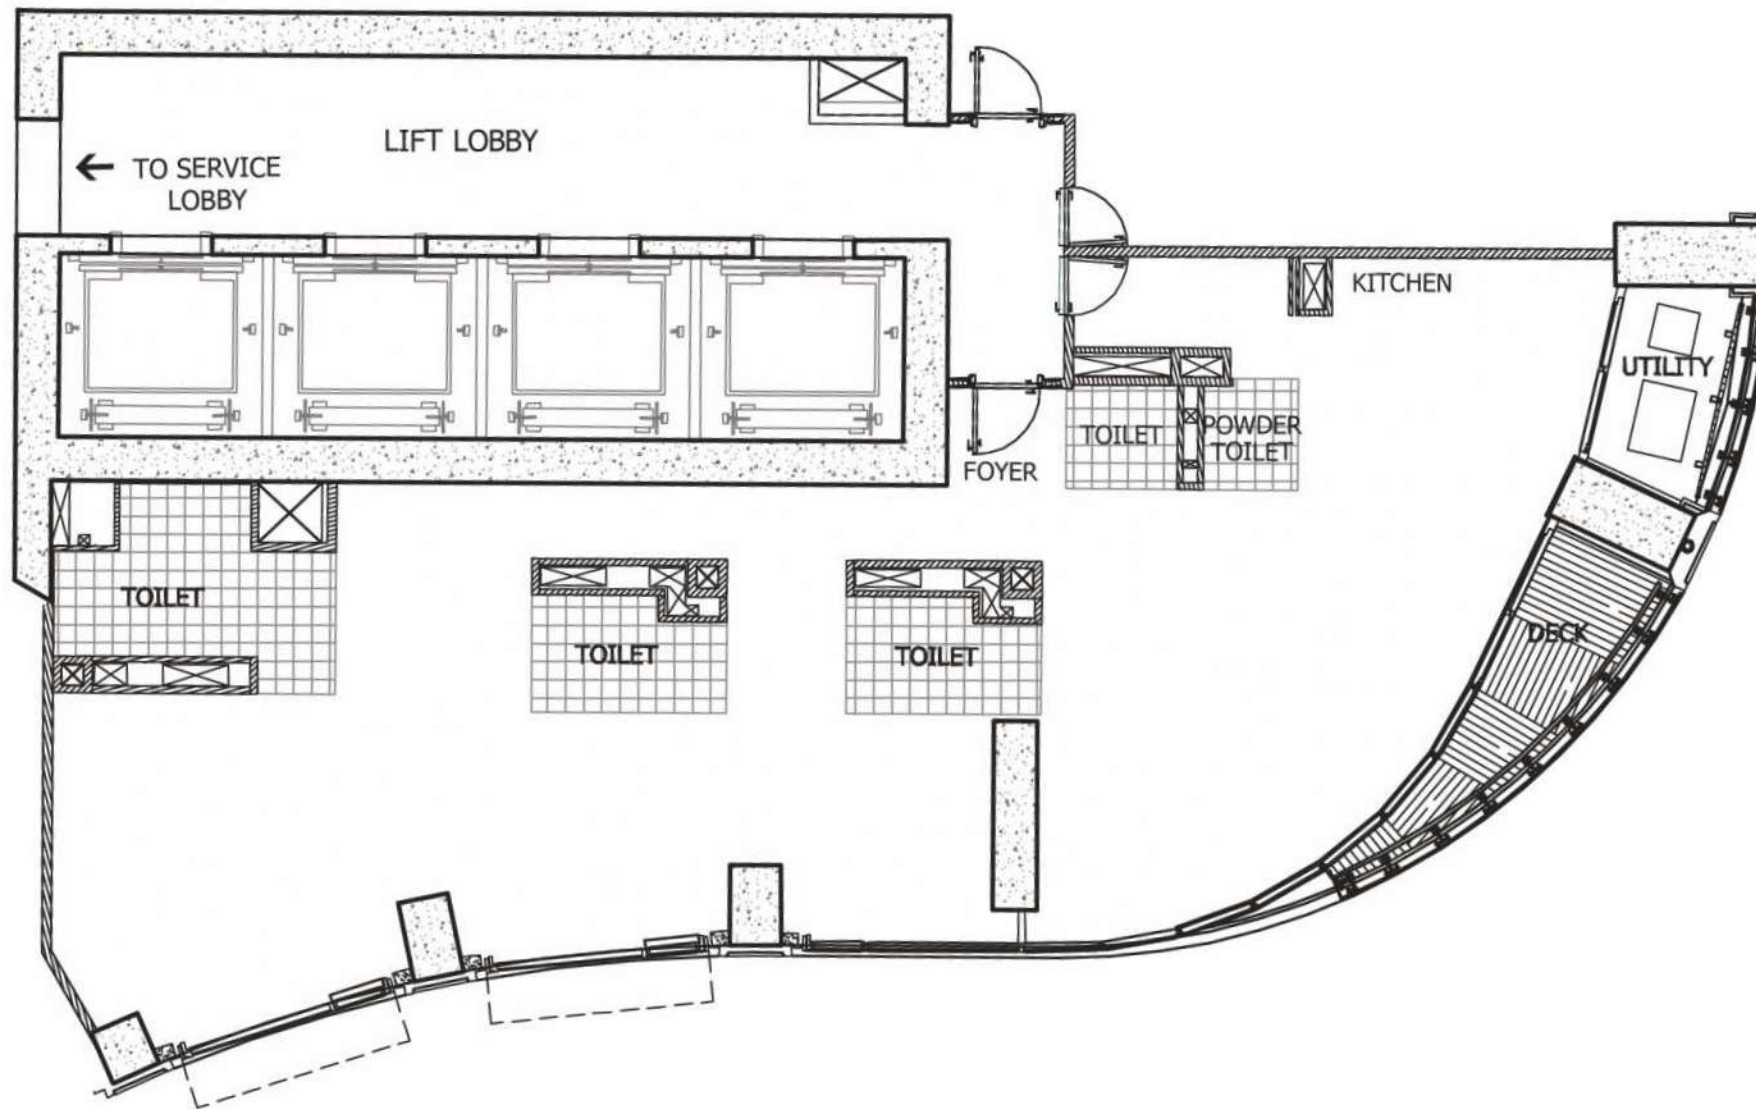

WORLD RESIDENCE A2

Bareshell Layout

-  Wet Areas
-  Structural Walls
-  Deck Area

WORLD RESIDENCE B2

Bareshell Layout

- Wet Areas
- Structural Walls
- Deck Area

WORLD RESIDENCE C2

Bareshell Layout

-  Wet Areas
-  Structural Walls
-  Deck Area

WORLD RESIDENCE A1

Bareshell Layout

- Wet Areas
- Structural Walls
- Deck Area

WORLD RESIDENCE B1

Bareshell Layout

- Wet Areas
- Structural Walls
- Deck Area

WORLD RESIDENCE C1

Bareshell Layout

- Wet Areas
- Structural Walls
- Deck Area

CENTRAL COURTYARD

(Ground level)

1. Green road divider
2. Tree-lined sidewalks
3. Grand entrance
4. Grand fountain
5. Courtyard
6. Trees by the fountain
7. Cascading fountain steps
8. Water feature
9. Flower garden
10. Glass-canopied drop-off