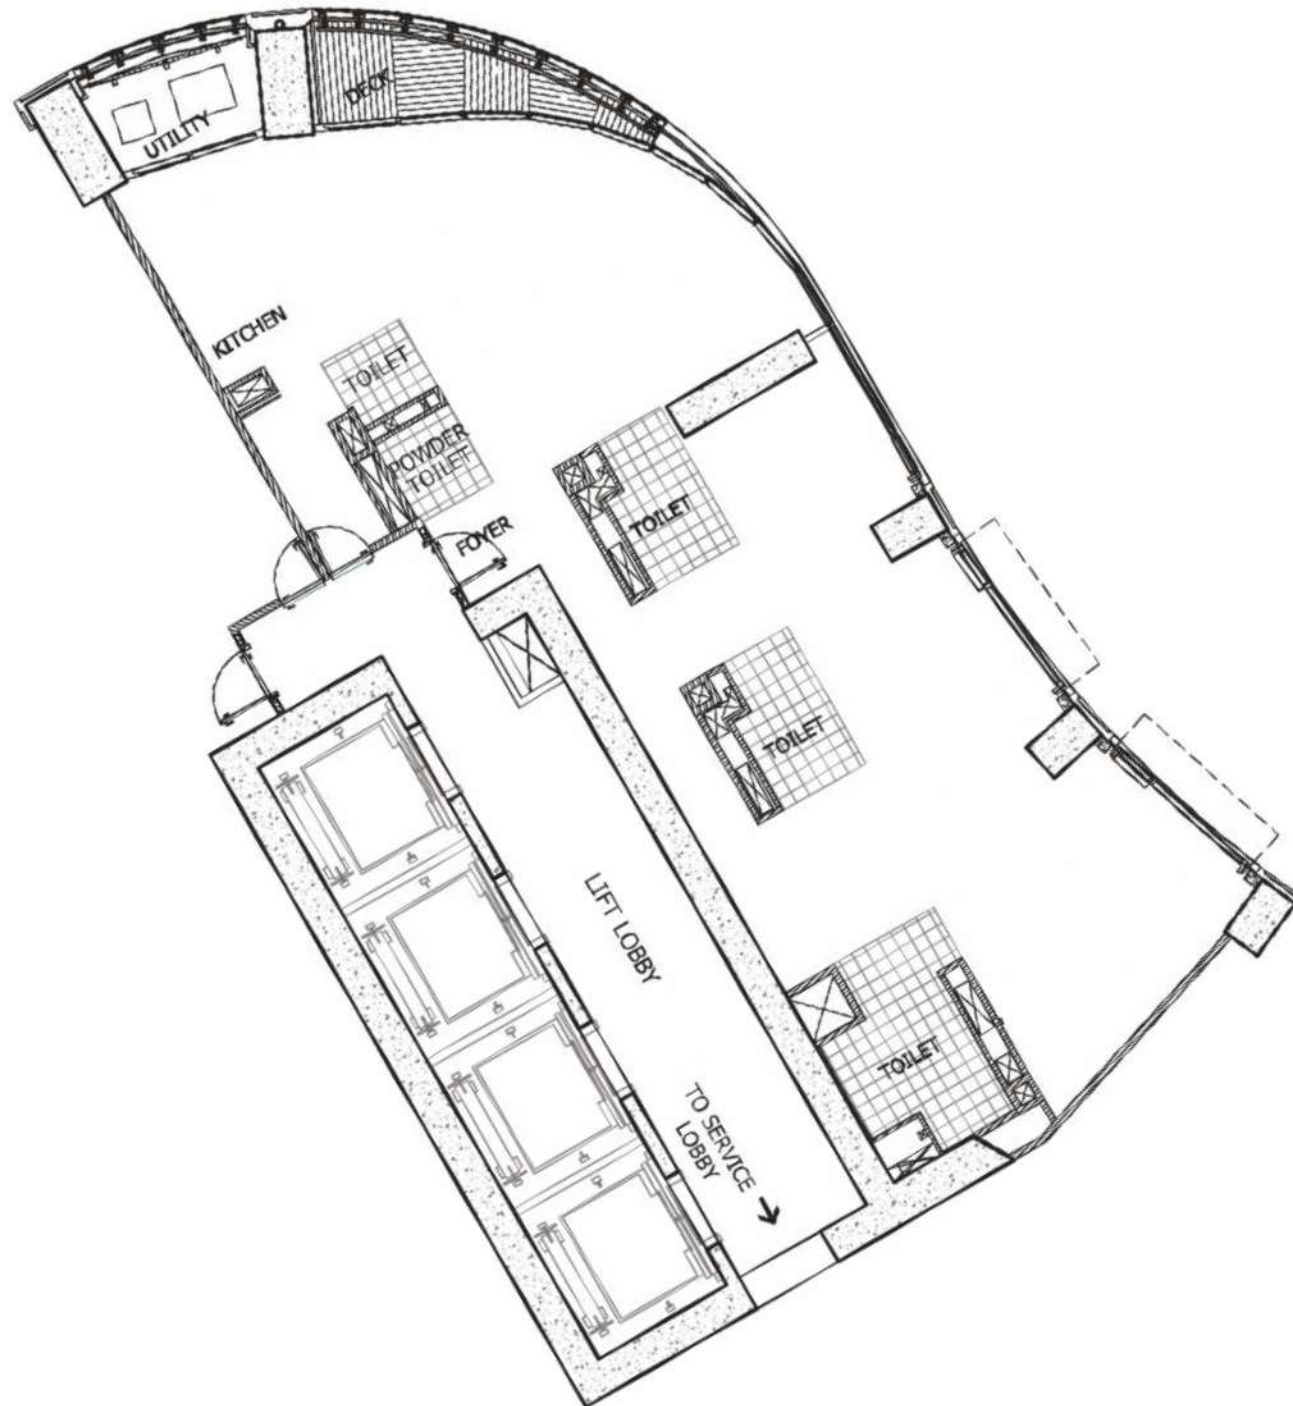

WORLD RESIDENCE A2

Bareshell Layout

-  Wet Areas
-  Structural Walls
-  Deck Area

WORLD RESIDENCE B2

Bareshell Layout

- Wet Areas
- Structural Walls
- Deck Area

WORLD RESIDENCE C2

Bareshell Layout

-  Wet Areas
-  Structural Walls
-  Deck Area

WORLD RESIDENCE A1

Bareshell Layout

- Wet Areas
- Structural Walls
- Deck Area

WORLD RESIDENCE B1

Bareshell Layout

- Wet Areas
- Structural Walls
- Deck Area

WORLD RESIDENCE C1

Bareshell Layout

- Wet Areas
- Structural Walls
- Deck Area

CENTRAL COURTYARD

(Ground level)

1. Green road divider
2. Tree-lined sidewalks
3. Grand entrance
4. Grand fountain
5. Courtyard
6. Trees by the fountain
7. Cascading fountain steps
8. Water feature
9. Flower garden
10. Glass-canopied drop-off