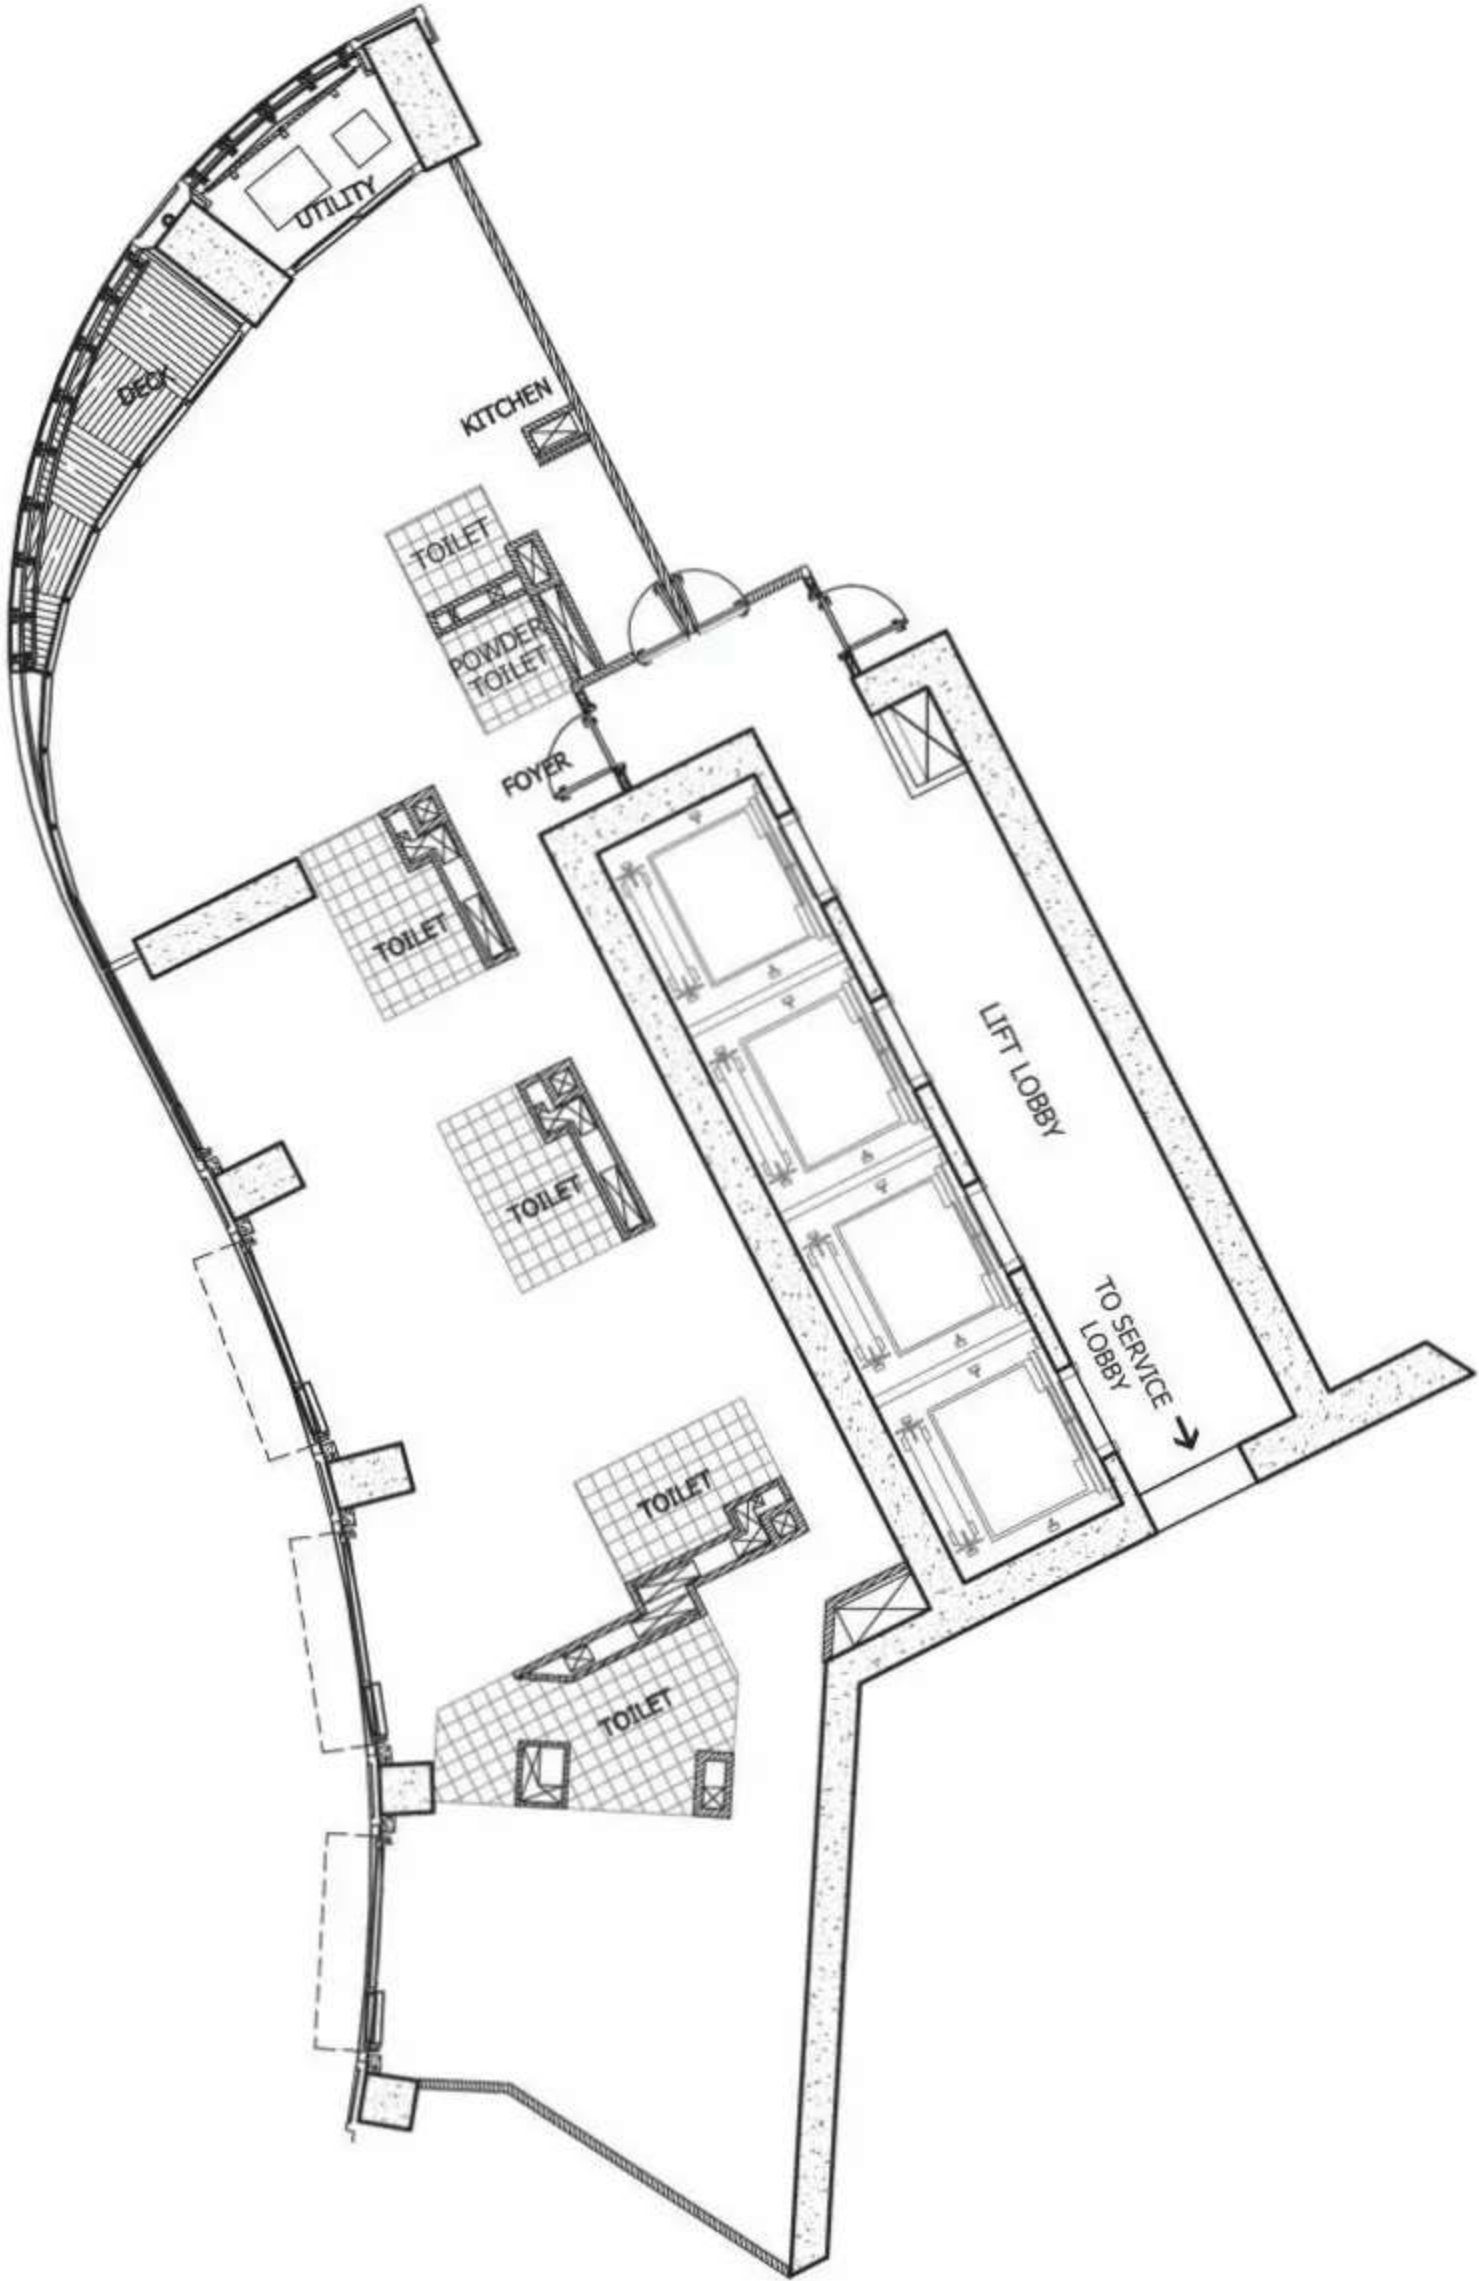

WORLD RESIDENCE A2

Bareshell Layout

-  Wet Areas
-  Structural Walls
-  Deck Area

WORLD RESIDENCE B2

Bareshell Layout

- Wet Areas
- Structural Walls
- Deck Area

WORLD RESIDENCE C2

Bareshell Layout

-  Wet Areas
-  Structural Walls
-  Deck Area

WORLD RESIDENCE A1

Bareshell Layout

- Wet Areas
- Structural Walls
- Deck Area

WORLD RESIDENCE B1

Bareshell Layout

- Wet Areas
- Structural Walls
- Deck Area

WORLD RESIDENCE C1

Bareshell Layout

- Wet Areas
- Structural Walls
- Deck Area

CENTRAL COURTYARD

(Ground level)

1. Green road divider
2. Tree-lined sidewalks
3. Grand entrance
4. Grand fountain
5. Courtyard
6. Trees by the fountain
7. Cascading fountain steps
8. Water feature
9. Flower garden
10. Glass-canopied drop-off