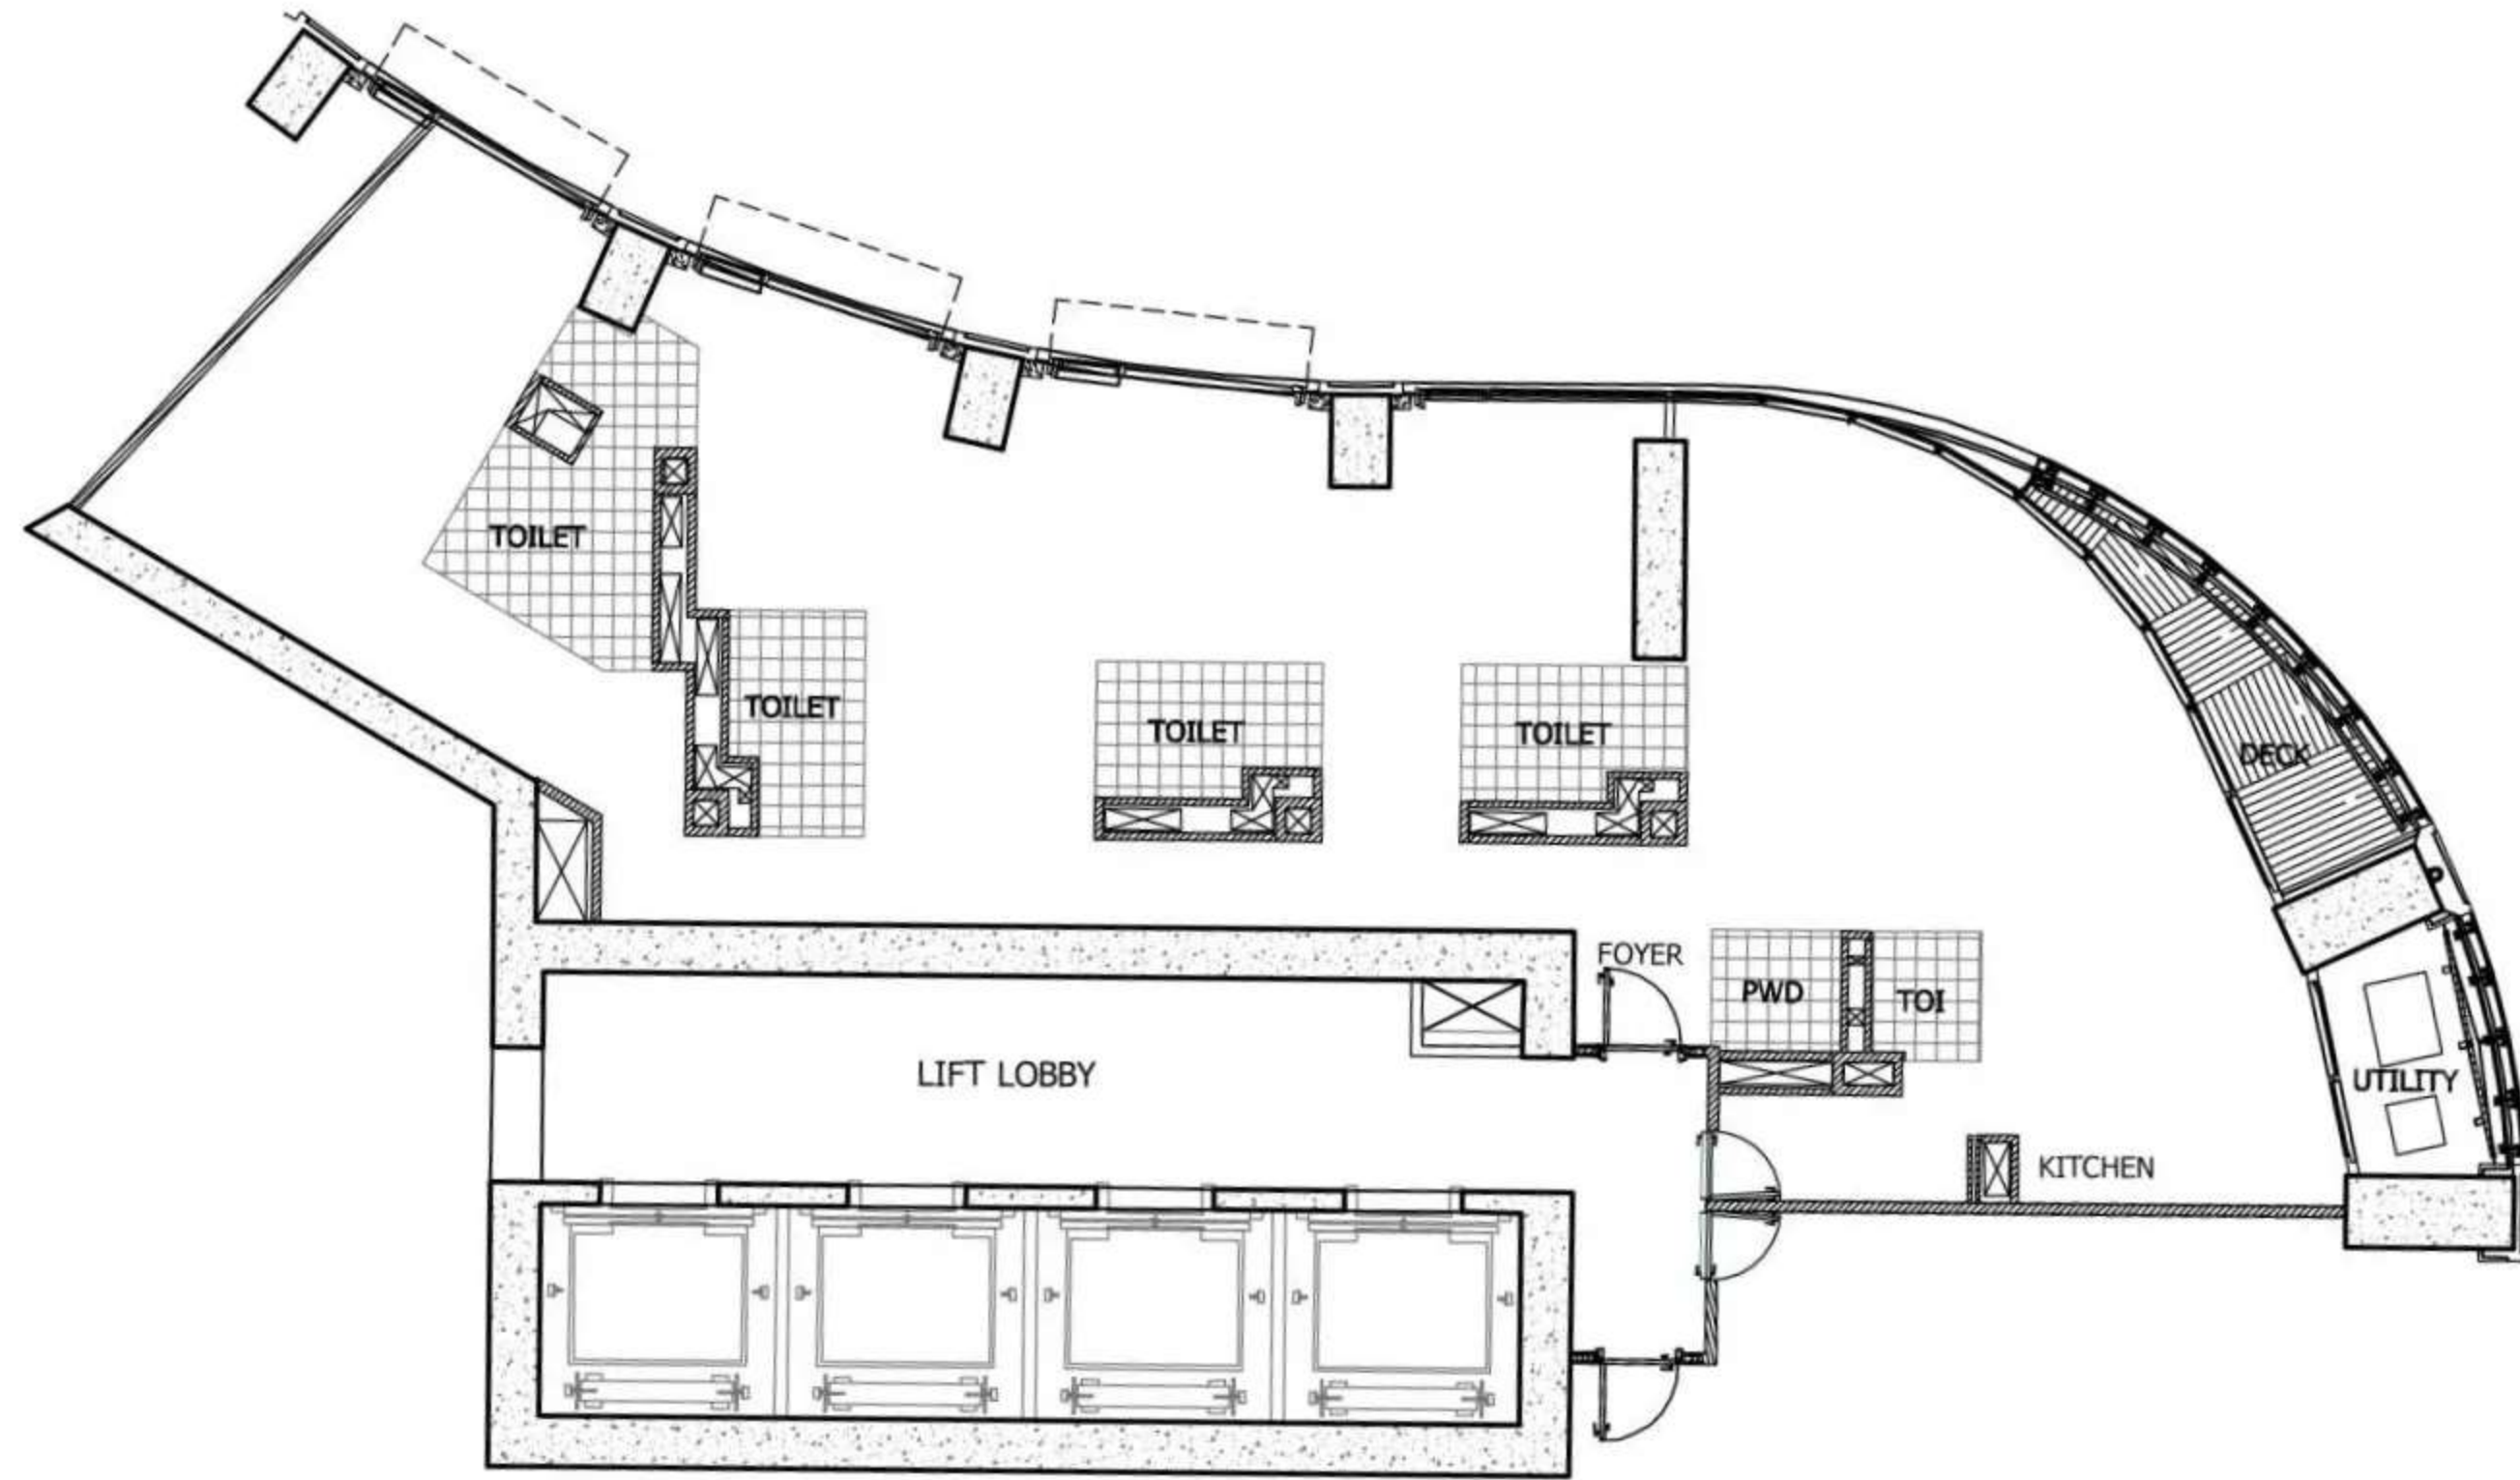

WORLD RESIDENCE A2

Bareshell Layout

-  Wet Areas
-  Structural Walls
-  Deck Area

WORLD RESIDENCE B2

Bareshell Layout

- Wet Areas
- Structural Walls
- Deck Area

WORLD RESIDENCE C2

Bareshell Layout

-  Wet Areas
-  Structural Walls
-  Deck Area

WORLD RESIDENCE A1

Bareshell Layout

- Wet Areas
- Structural Walls
- Deck Area

WORLD RESIDENCE B1

Bareshell Layout

- Wet Areas
- Structural Walls
- Deck Area

WORLD RESIDENCE C1

Bareshell Layout

- Wet Areas
- Structural Walls
- Deck Area

CENTRAL COURTYARD

(Ground level)

1. Green road divider
2. Tree-lined sidewalks
3. Grand entrance
4. Grand fountain
5. Courtyard
6. Trees by the fountain
7. Cascading fountain steps
8. Water feature
9. Flower garden
10. Glass-canopied drop-off