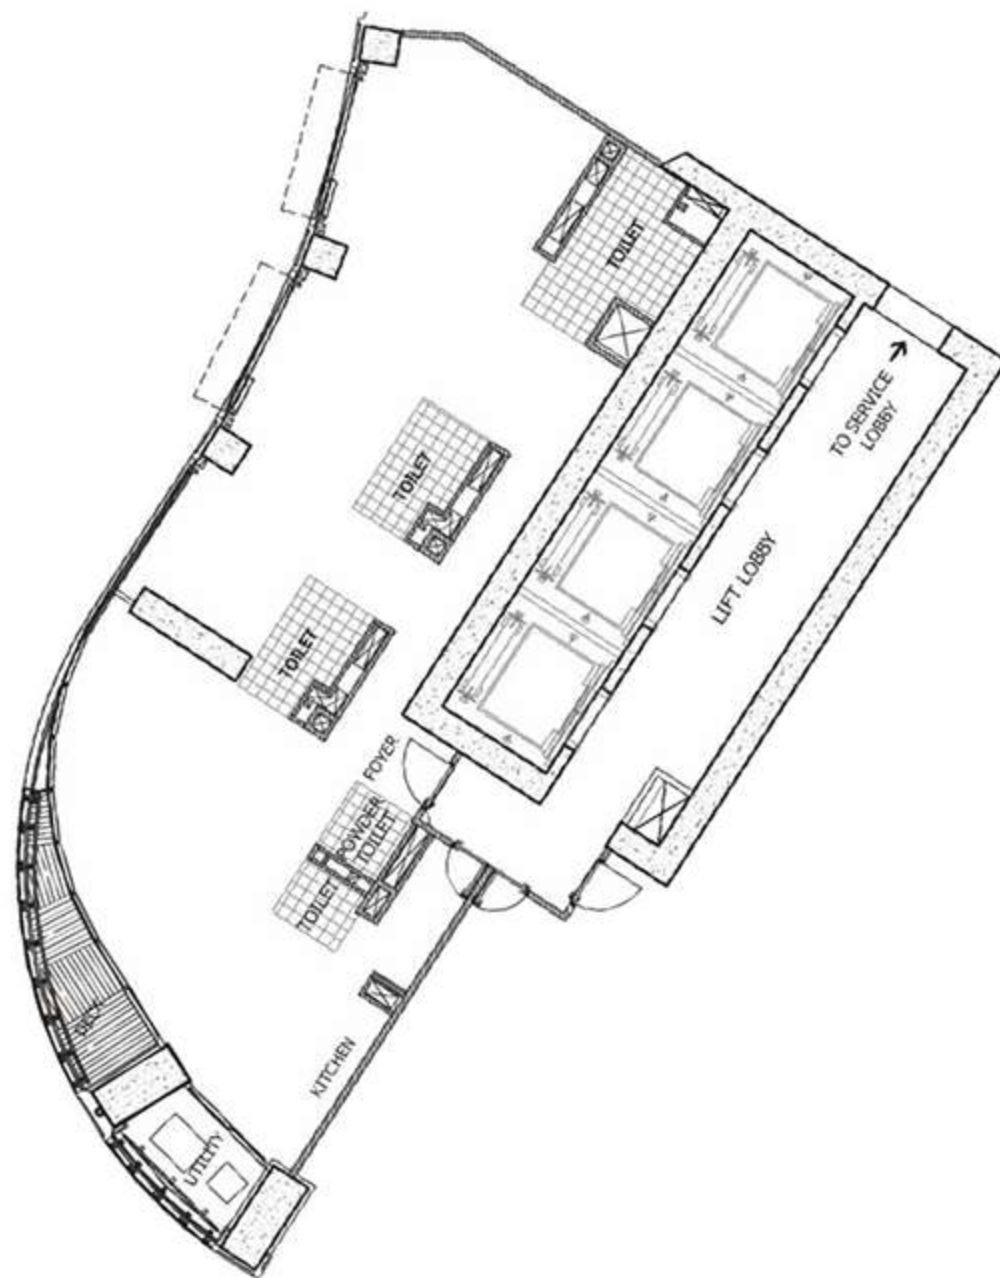

WORLD RESIDENCE A2

Bareshell Layout

-  Wet Areas
-  Structural Walls
-  Deck Area

WORLD RESIDENCE B2

Bareshell Layout

- Wet Areas
- Structural Walls
- Deck Area

WORLD RESIDENCE C2

Bareshell Layout

-  Wet Areas
-  Structural Walls
-  Deck Area

WORLD RESIDENCE A1

Bareshell Layout

- Wet Areas
- Structural Walls
- Deck Area

WORLD RESIDENCE B1

Bareshell Layout

- Wet Areas
- Structural Walls
- Deck Area

WORLD RESIDENCE C1

Bareshell Layout

- Wet Areas
- Structural Walls
- Deck Area

CENTRAL COURTYARD

(Ground level)

1. Green road divider
2. Tree-lined sidewalks
3. Grand entrance
4. Grand fountain
5. Courtyard
6. Trees by the fountain
7. Cascading fountain steps
8. Water feature
9. Flower garden
10. Glass-canopied drop-off