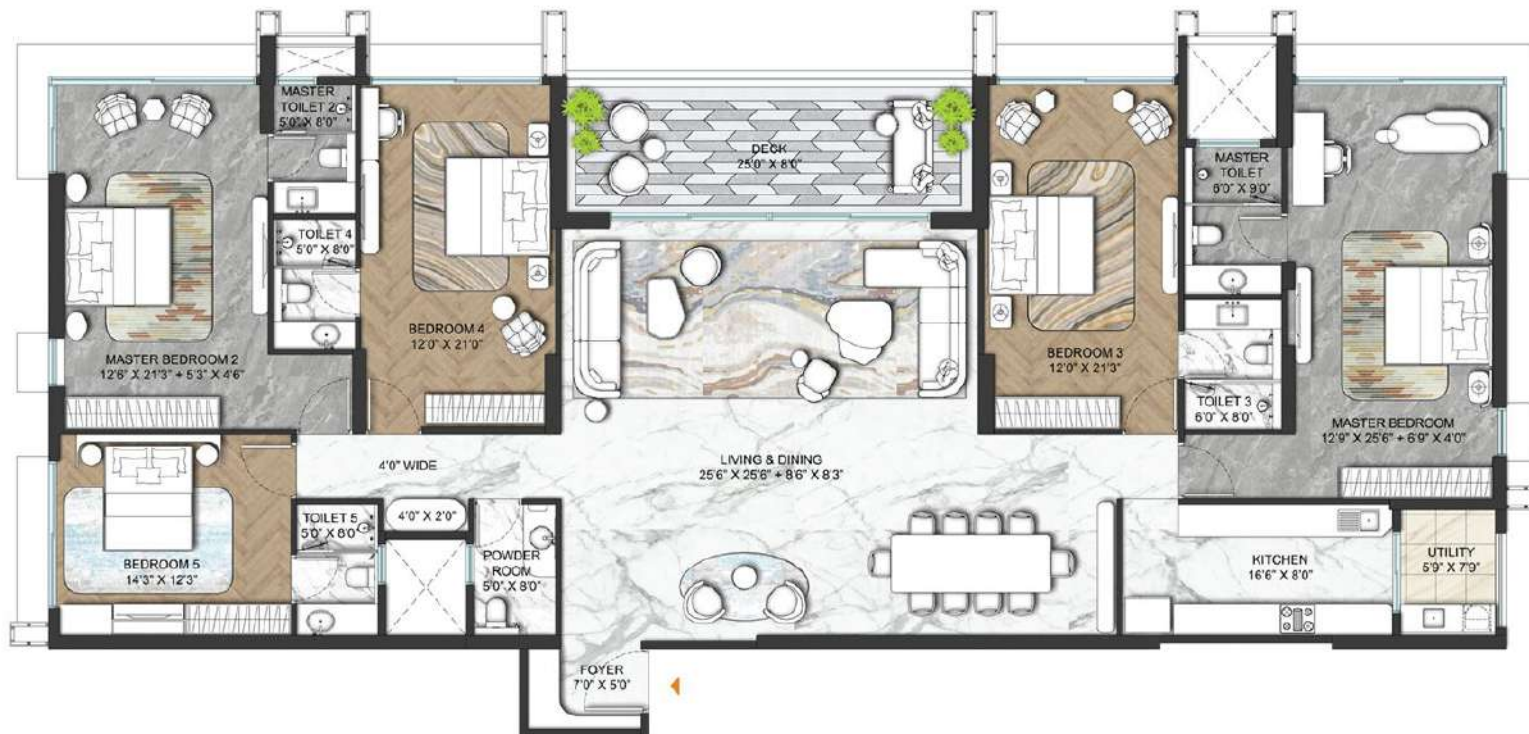

**Legend**

1. Premium Residential Tower
2. Grand Drop Off & Double Height Entrance Lobby
3. Jain Temple
4. Multi-purpose Turf/ Futsal Court
5. Pets' Zone
6. Kids' Play Zone
7. Swimming Pool
8. Alfresco Dining
9. Urban Woods & Wfh Space
10. Pavillion
11. Club
  - Indoor Games Area
  - Party Hall
  - Library Cafe' Lounge
  - Indoor Badminton Court
  - Gymnasium
  - Changing Rooms

**MASTER PLAN**

TYPICAL FLOOR PLAN

3 BED

3 BED LUXE

4 BED WITH STUDY

5 BED